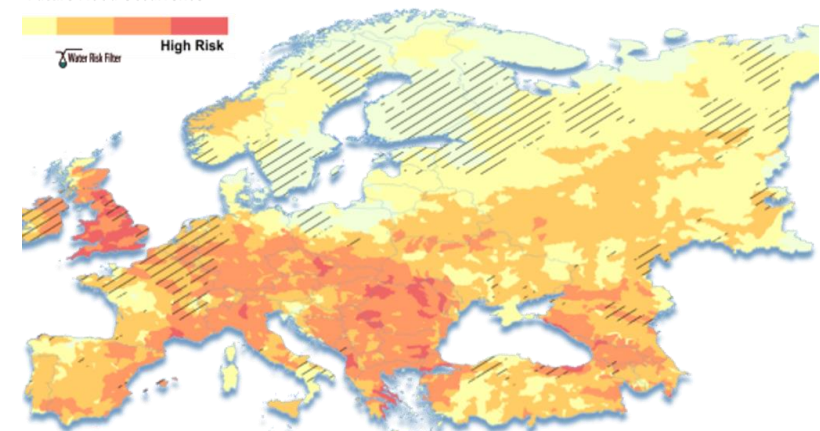

Where are we? Challenges & Opps

60% of EU rivers in bad status

More than 21 000 hydropower plants + 8785 new planned

90% of river floodplains transformed

Decline of 93% of migratory fish populations since 1970

Green Deal

Available funding and ongoing projects; MERLIN, other Horizon projects, Coke partnership with CEE

Positive policy discourse

Higher sensitivity due to recent CC effects in Europe

Free Flowing Status
Good Connectivity Status
Impacted Status

Zones of High Risk for Future Flood Occurrence

Iconic rivers and other priority basins of the Living European Rivers Initiative