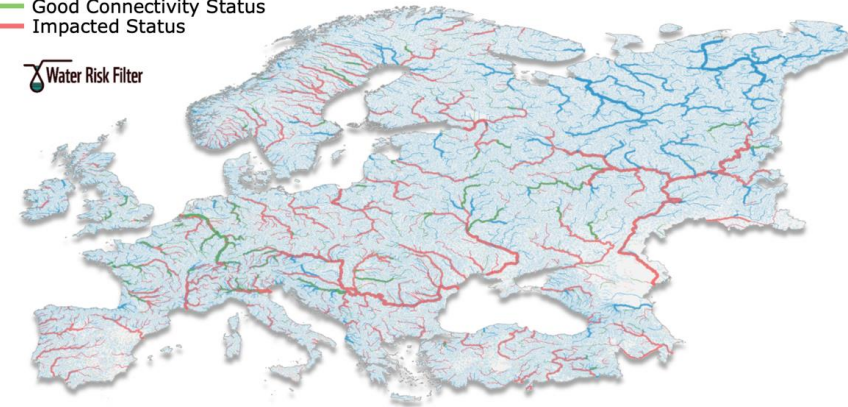

Where are we? Challenges & Opps

60% of EU rivers in bad status

More than 21 000 hydropower plants + 8785 new planned

90% of river floodplains transformed

Decline of 93% of migratory fish populations since 1970

Green Deal

Available funding and ongoing projects; MERLIN, other Horizon projects, Coke partnership with CEE

Positive policy discourse

Higher sensitivity due to recent CC effects in Europe

Free Flowing Status
Good Connectivity Status
Impacted Status