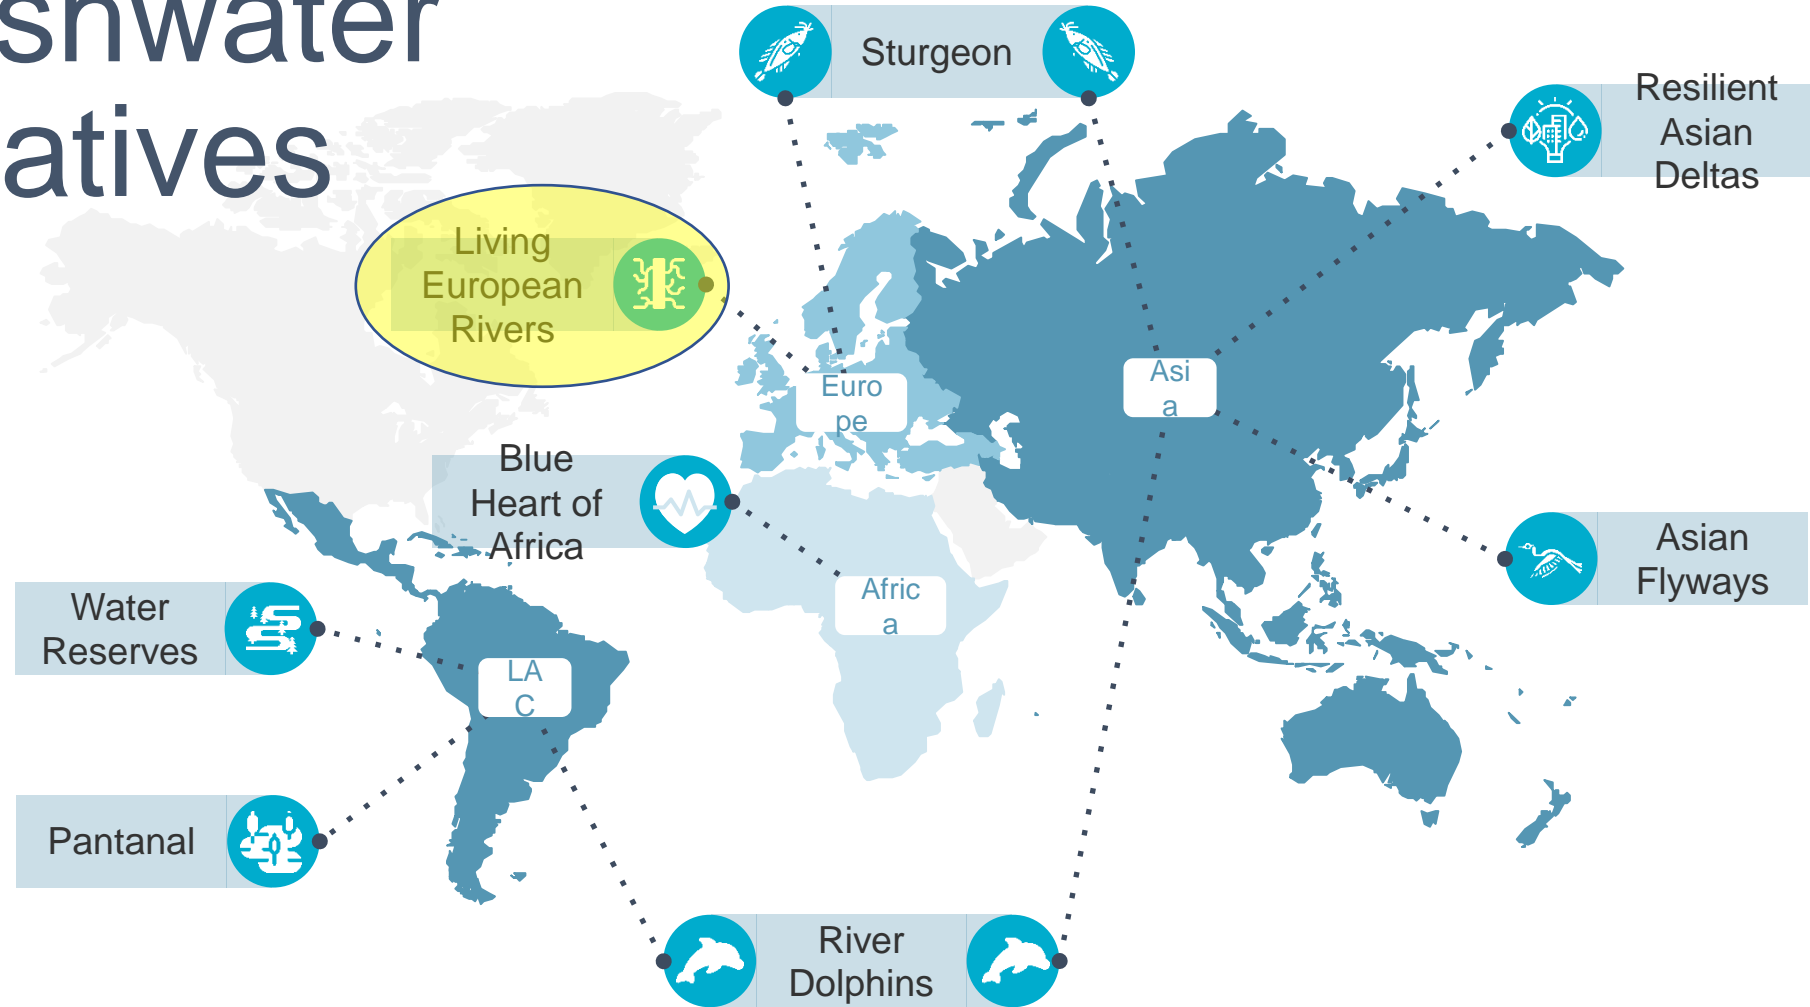

International cooperation for Living European Rivers

May 24, 2022

OUTLINE

- ◆ **Vision** Nature-based Solutions for Living European Rivers
- ◆ **Governance** of the LER initiative
- ◆ **Where are we?** Challenges and opportunities
- ◆ **Looking back** How far have we come?
- ◆ **LER catchments** Iconic rivers and other priorities

To find out more about our work and how you can get involved, choose your local office below:

WWF Practices

FOOD

CLIMATE AND ENERGY

OCEANS

WILDLIFE

FRESHWATER

FORESTS

Freshwater Initiatives

-   Iconic Free Flowing Rivers
-   Bankable Water Solutions

Why LER?

Rivers are the veins of Europe

Free-flowing rivers are the
freshwater wilderness

LIVING EUROPEAN RIVERS

for nature, for people

Zones of High Risk for Future Flood Occurrence

Iconic rivers and other priority basins of the Living European Rivers Initiative