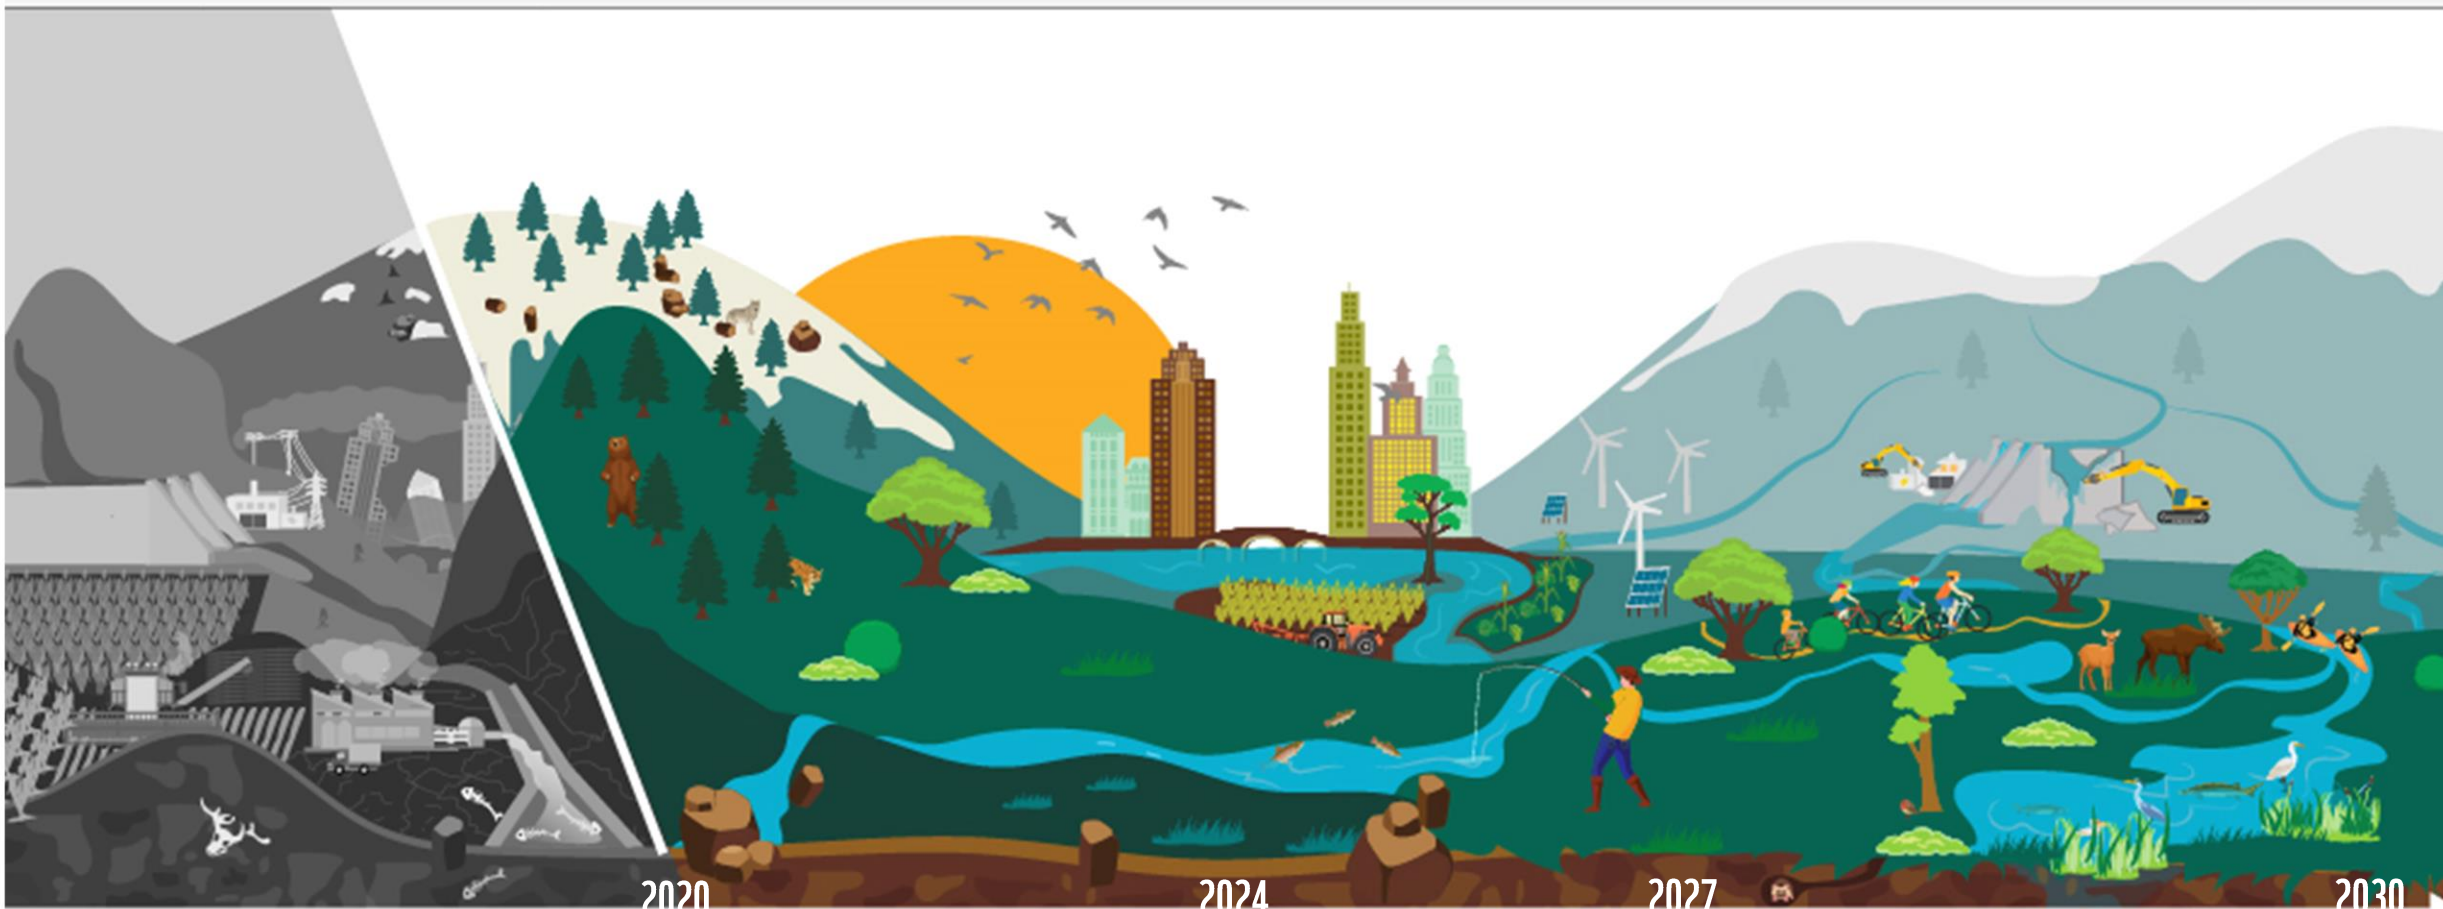

To find out more about our work and how you can get involved, choose your local office below:

WWF Practices

FOOD

CLIMATE AND ENERGY

OCEANS

WILDLIFE

FRESHWATER

FORESTS

Freshwater Initiatives

-   Iconic Free Flowing Rivers
-   Bankable Water Solutions

Why LER?

Rivers are the veins of Europe

Free-flowing rivers are the
freshwater wilderness

LIVING EUROPEAN RIVERS

for nature, for people

60% EU waters are in bad health

1/3 of freshwater fish face extinction

A Living River flows freely from source to sea, and has room to pulse with the rains and the dry periods, keeping its natural functionality and its resilience to deal with climate change pressures. A Living River is then able to keep and recover its biodiversity and provide a whole range of services to people, from climate change adaptation tools, to food provision, health... or the joy of swimming in its waters.

Where are we? Challenges & Opps

60% of EU rivers in bad status

More than 21 000 hydropower plants + 8785 new planned

90% of river floodplains transformed

Decline of 93% of migratory fish populations since 1970