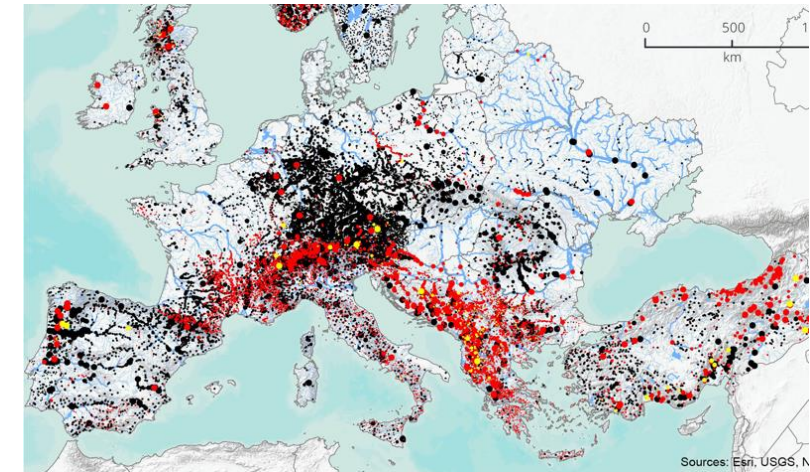

Where are we? Challenges & Opps

60% of EU rivers in bad status

More than 21 000 hydropower plants + 8785 new planned

90% of river floodplains transformed

Decline of 93% of migratory fish populations since 1970

Green Deal

Available funding and ongoing projects; MERLIN, other Horizon projects, Coke partnership with CEE

Positive policy discourse

Higher sensitivity due to recent CC effects in Europe

Free Flowing Status
Good Connectivity Status
Impacted Status